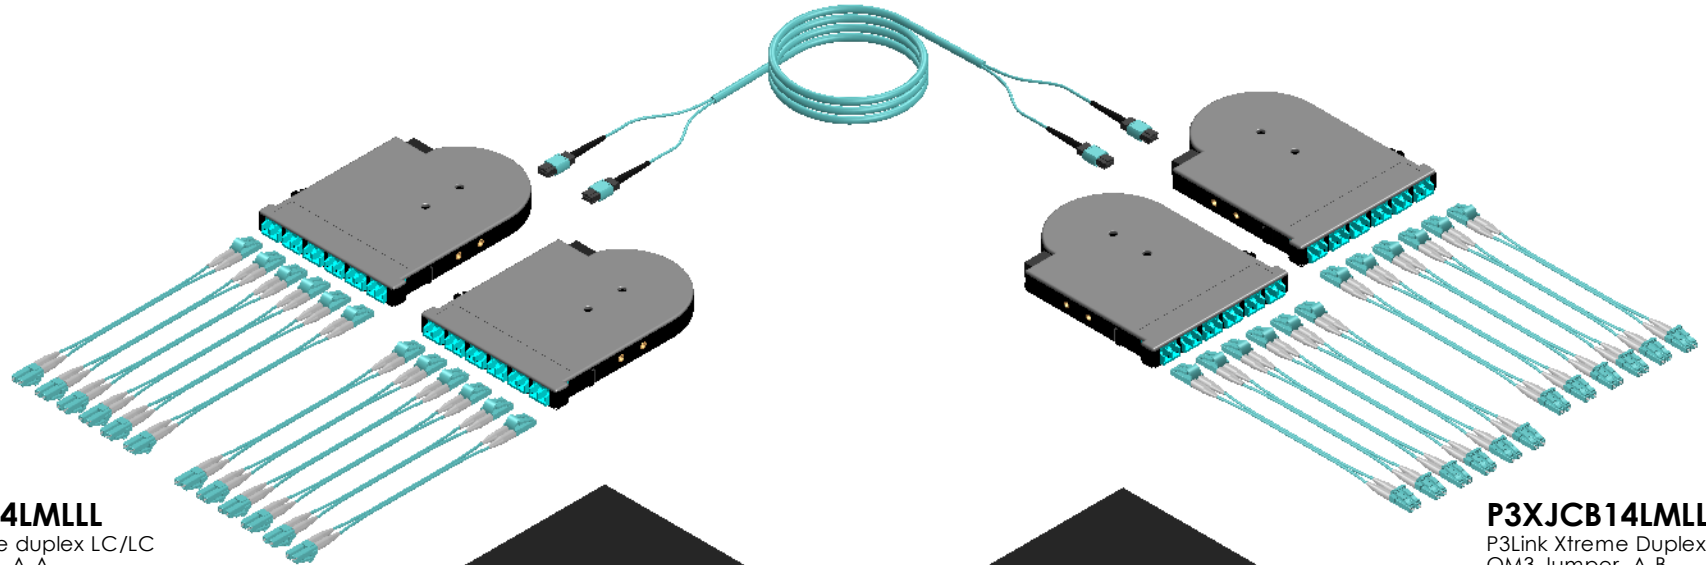

# 10 Gig Structured Cabling

## P3XM2CBXXM1A

P3Link Xtreme 24 fiber OM3  
2xMTP(non-pinned) to 2xMTP(non-pinned)  
w/pulling eye kit, XXX meters

## P3XJCB14LM LLL

P3Link Xtreme duplex LC/LC  
OM3 Jumper, A-A

## FBX081U

P3Link Xtreme 1U Rack  
Mount Patch Panel, Houses  
up to 8 Cassettes