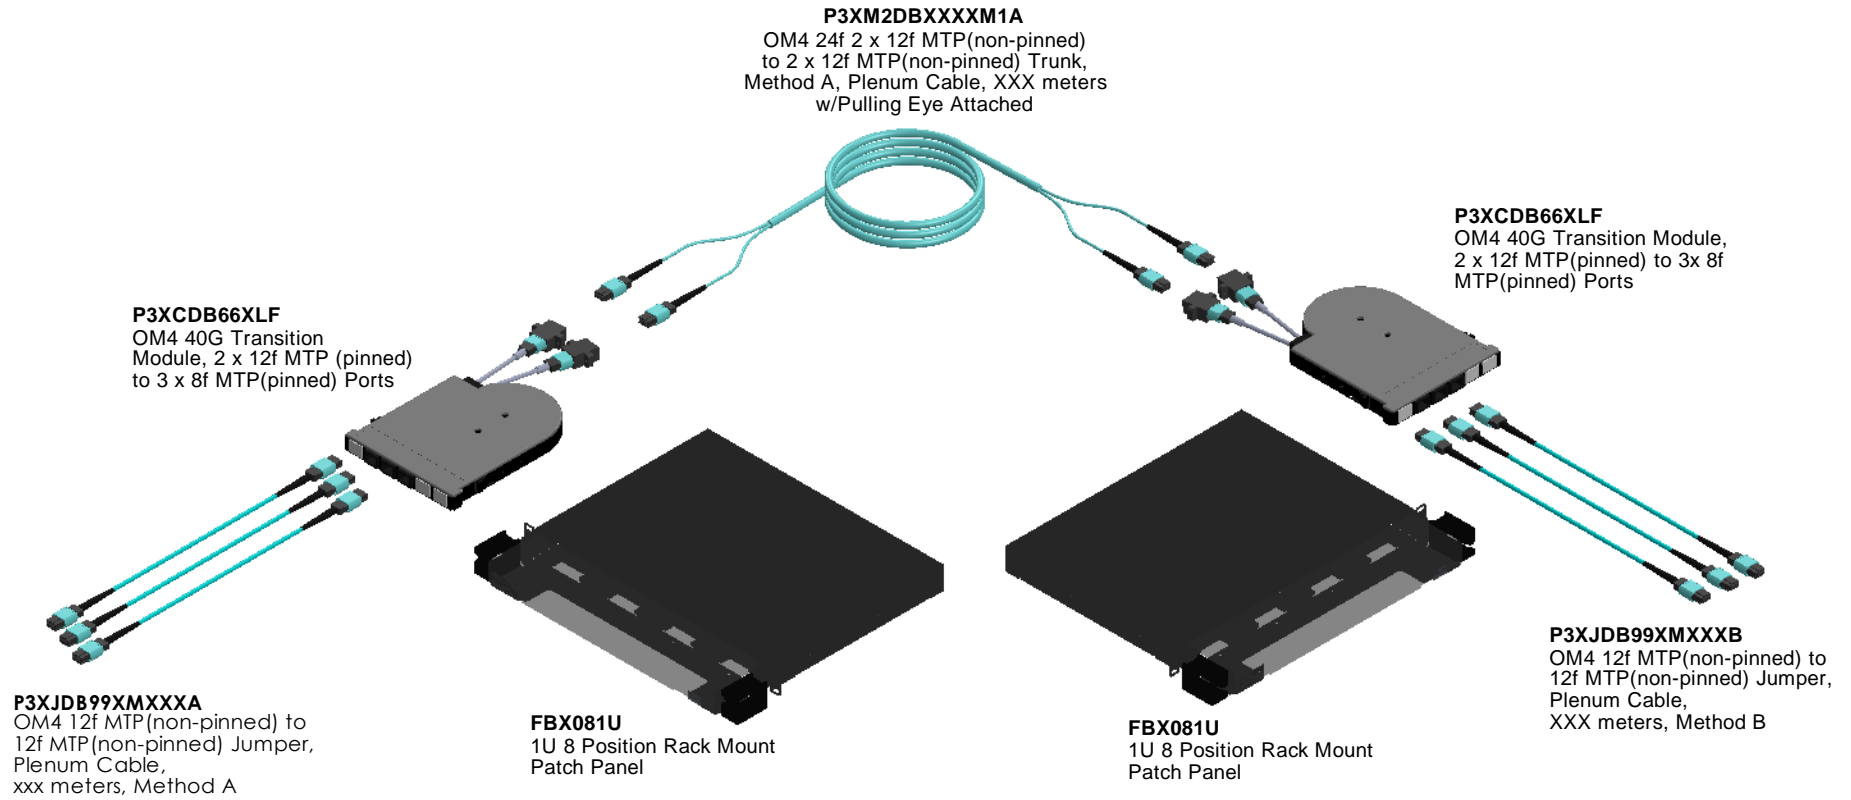

40G Structured Cabling Linked Switches with QSFP+ Ports

PROPRIETARY AND CONFIDENTIAL

THE INFORMATION CONTAINED IN THIS DRAWING IS THE SOLE PROPERTY OF Opticonx, Inc. ANY REPRODUCTION IN PART OR AS A WHOLE WITHOUT THE WRITTEN PERMISSION OF Opticonx, Inc. IS PROHIBITED.